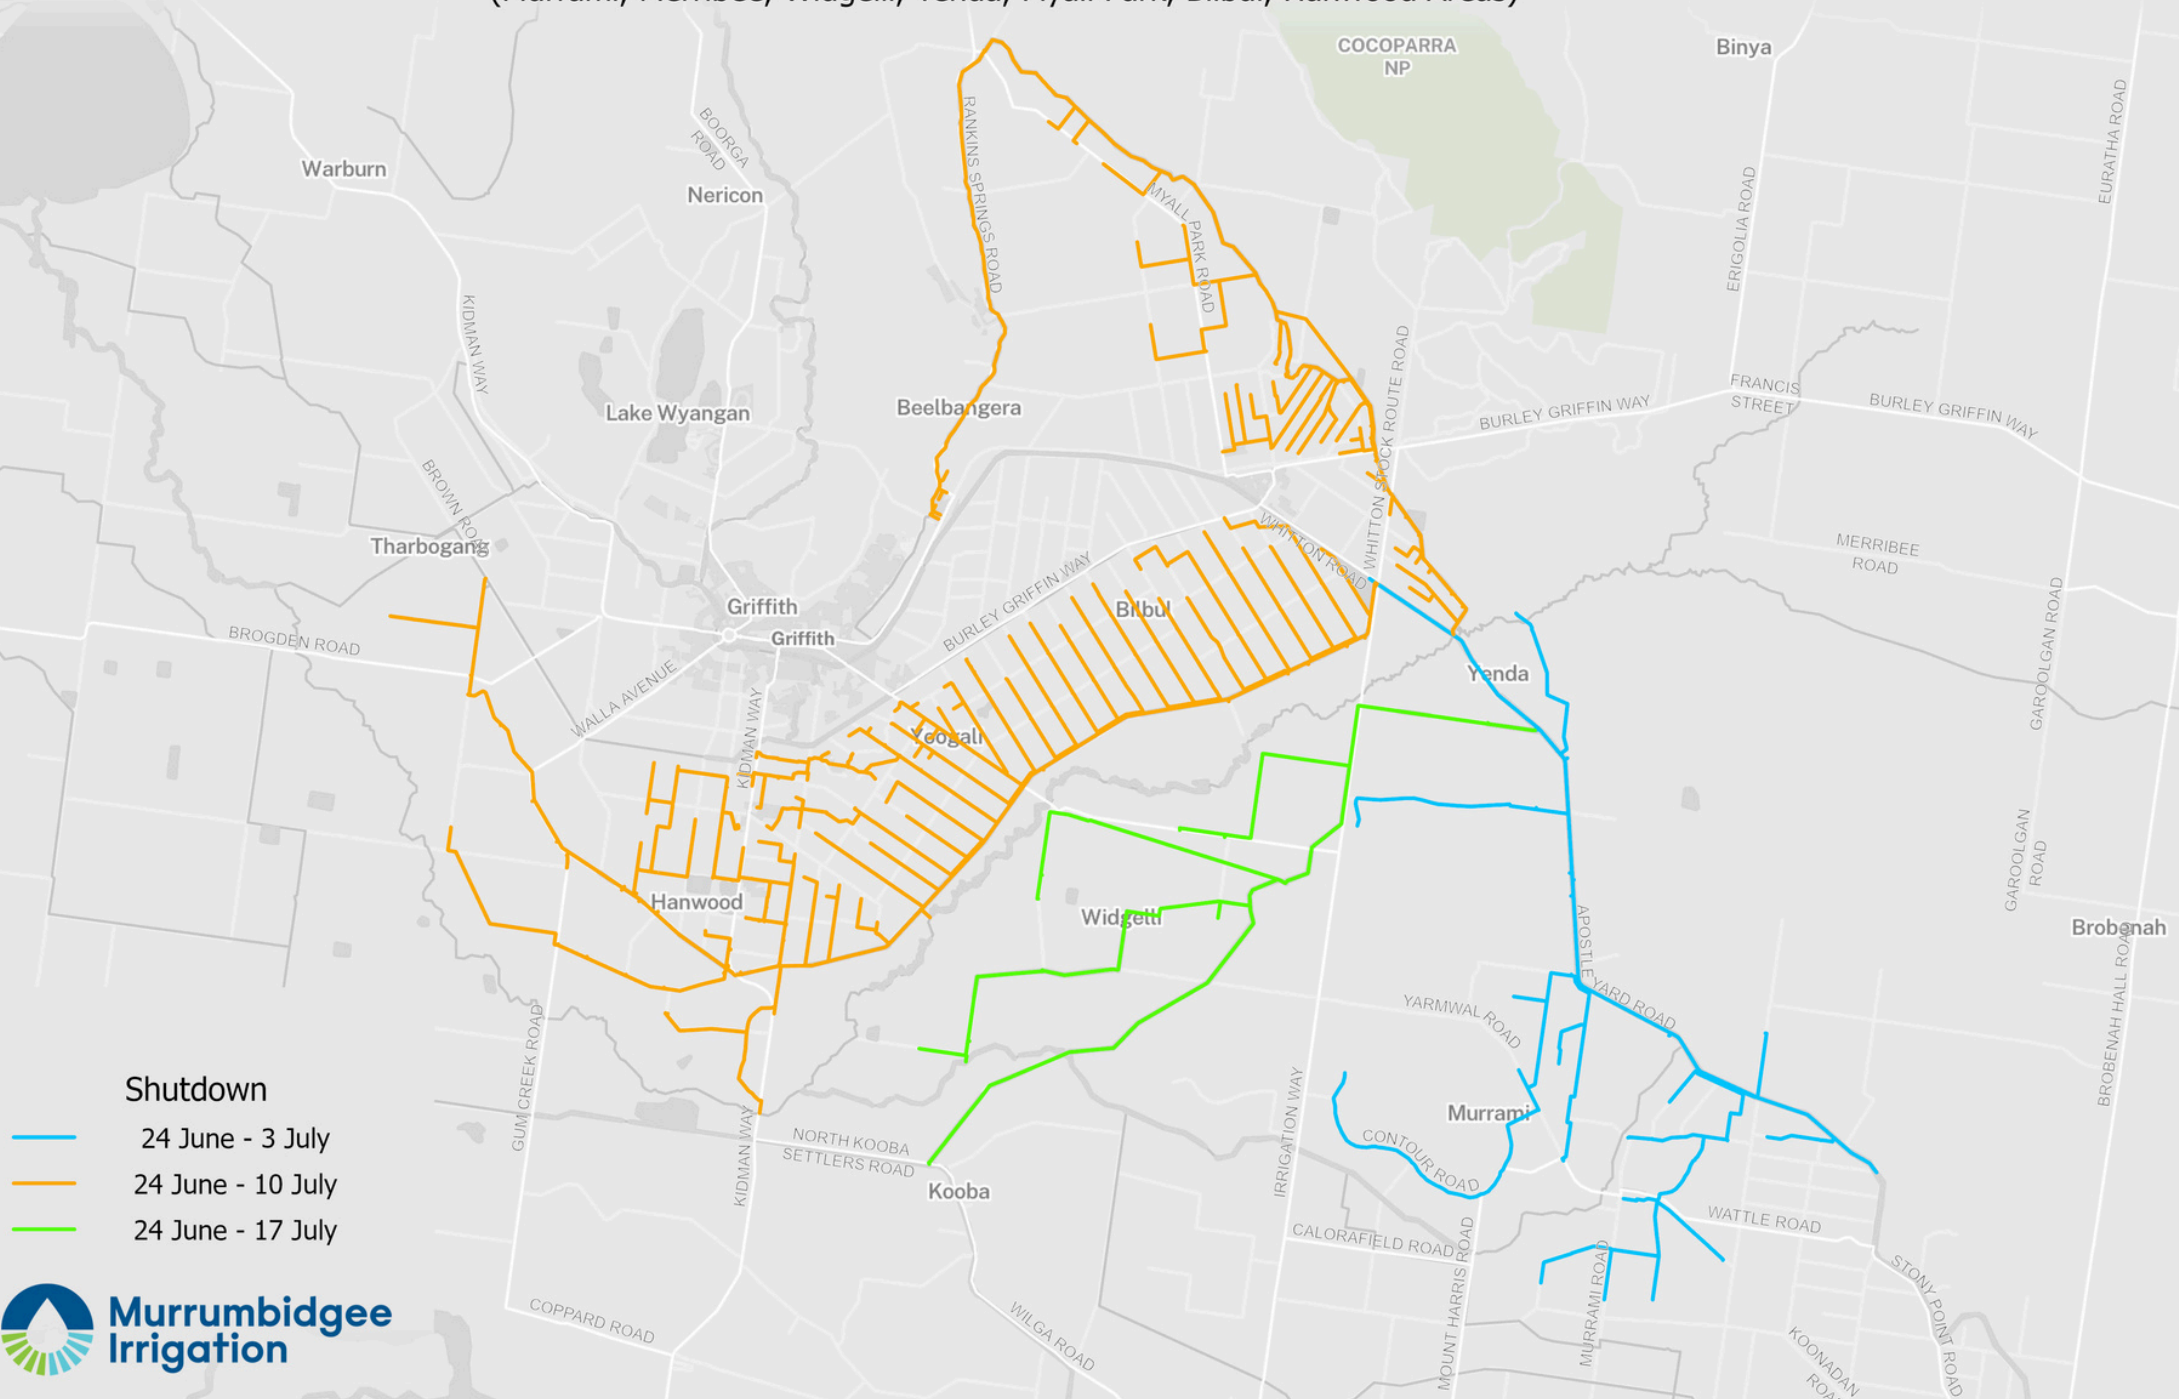

Zone 4 – Main Canal/MCBC/NKC/NBC – Hylands–6ft Drop

(Murrumbidgee, Merribee, Widgelli, Yenda, Myall Park, Bilbul, Hanwood Areas)

Shutdown

- 24 June - 3 July
- 24 June - 10 July
- 24 June - 17 July